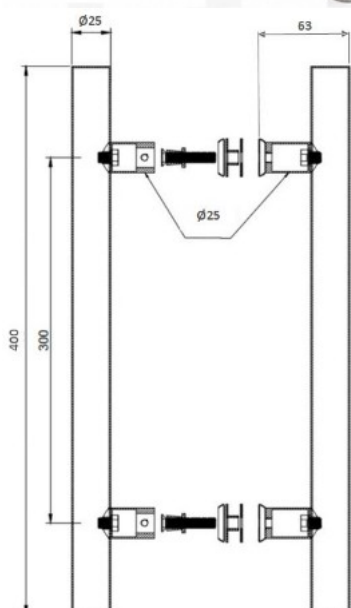

PRODUCT SHEET

Description:

Sauna Door Handle "Drava" SS304 Brushed, $\varnothing 25 \times 400$ mm, cc 300mm 8-12mm Glass Thickness, Bore: $\varnothing 12$ mm; Beech Wood - lacquered, + Brushed SS304

Item number:

17.87.054-0

Units	Box	Carton	HS Code	Barcode
Set	1	10	8302415000	 5704866511803

SISO A/S

Mileparken 11
DK-2740 Skovlunde
Denmark
VAT: DK24786013

Phone +45 45 830 900

www.siso.dk
siso@siso.dk

Danske Bank
Nytorv Branch
Copenhagen
SWIFT: DABADKKK

Account no.
4180 3112 112936
IBAN Account
DK7230003112112936